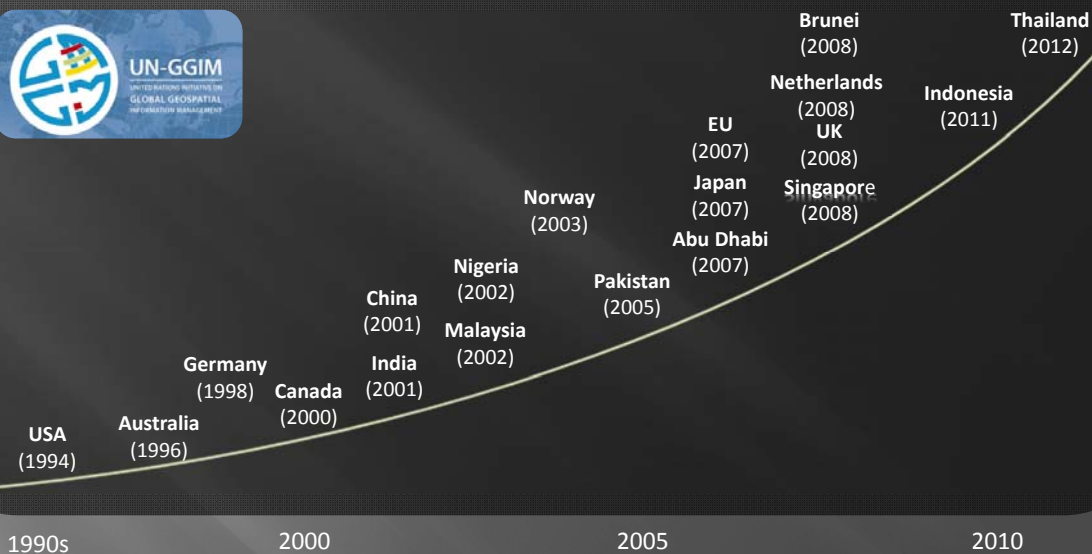

Increasing Importance of NSDIs