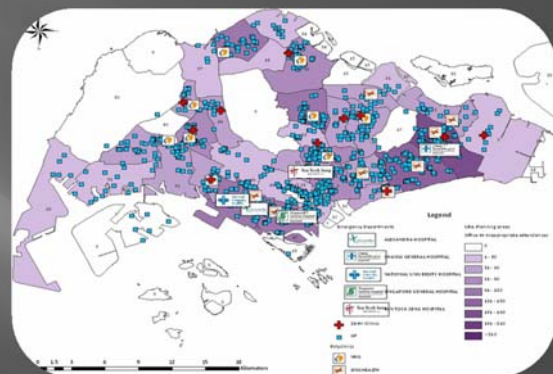

Geo-enabled Smart Solutions

SmartSantander
(Spain)

PlanIT Valley
(Portugal)

Increasing Importance of NSDIs

SG-SPACE: Singapore's NSDI

Smart Nation Initiative

Smart Nation
S I N G A P O R E

Many Smart Ideas • One Smart Nation

SLA Delivers Geospatial Expertise

Geo Data

Geo Platforms

Geo Analytics

Smart Nation & Geospatial

One Map: Empowering Public Use of GIT

Distribution of Social Amenities:
Identifying types and distribution
of social support centres in an
area

**Population Query: Identifying
age-related trends through
census data**

GeoSpace: Empowering Government Use of GIT

**National Library Board: Planning
Outreach Programs & Evaluate
Effectiveness**

**Ministry of Health: Using Spatial
Analysis to Understand Gaps & to
Optimize Emergency Services**