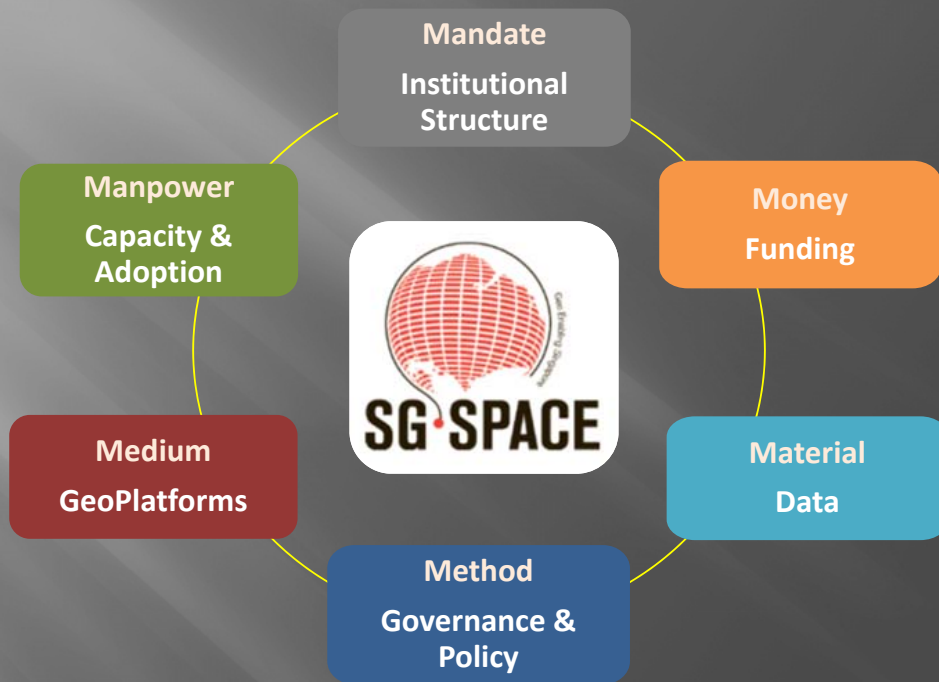

Geospatial Information and Technology: A Key Enabler of Smart City Initiatives

NG SIAU YONG
Director, GeoSpatial Division
Singapore Land Authority

Geo Smart Asia 2015

Copyright 2015 @ Ng Siau Yong

Proliferation of Geospatial Technology into Smart Solutions

Geo-enabled Smart Solutions

SmartSantander
(Spain)

PlanIT Valley
(Portugal)

Increasing Importance of NSDIs

SG-SPACE: Singapore's NSDI

Smart Nation Initiative

Smart Nation
S I N G A P O R E

Many Smart Ideas • One Smart Nation

SLA Delivers Geospatial Expertise

Geo Data

Geo Platforms

Geo Analytics

Smart Nation & Geospatial

One Map: Empowering Public Use of GIT

Distribution of Social Amenities:
Identifying types and distribution
of social support centres in an
area